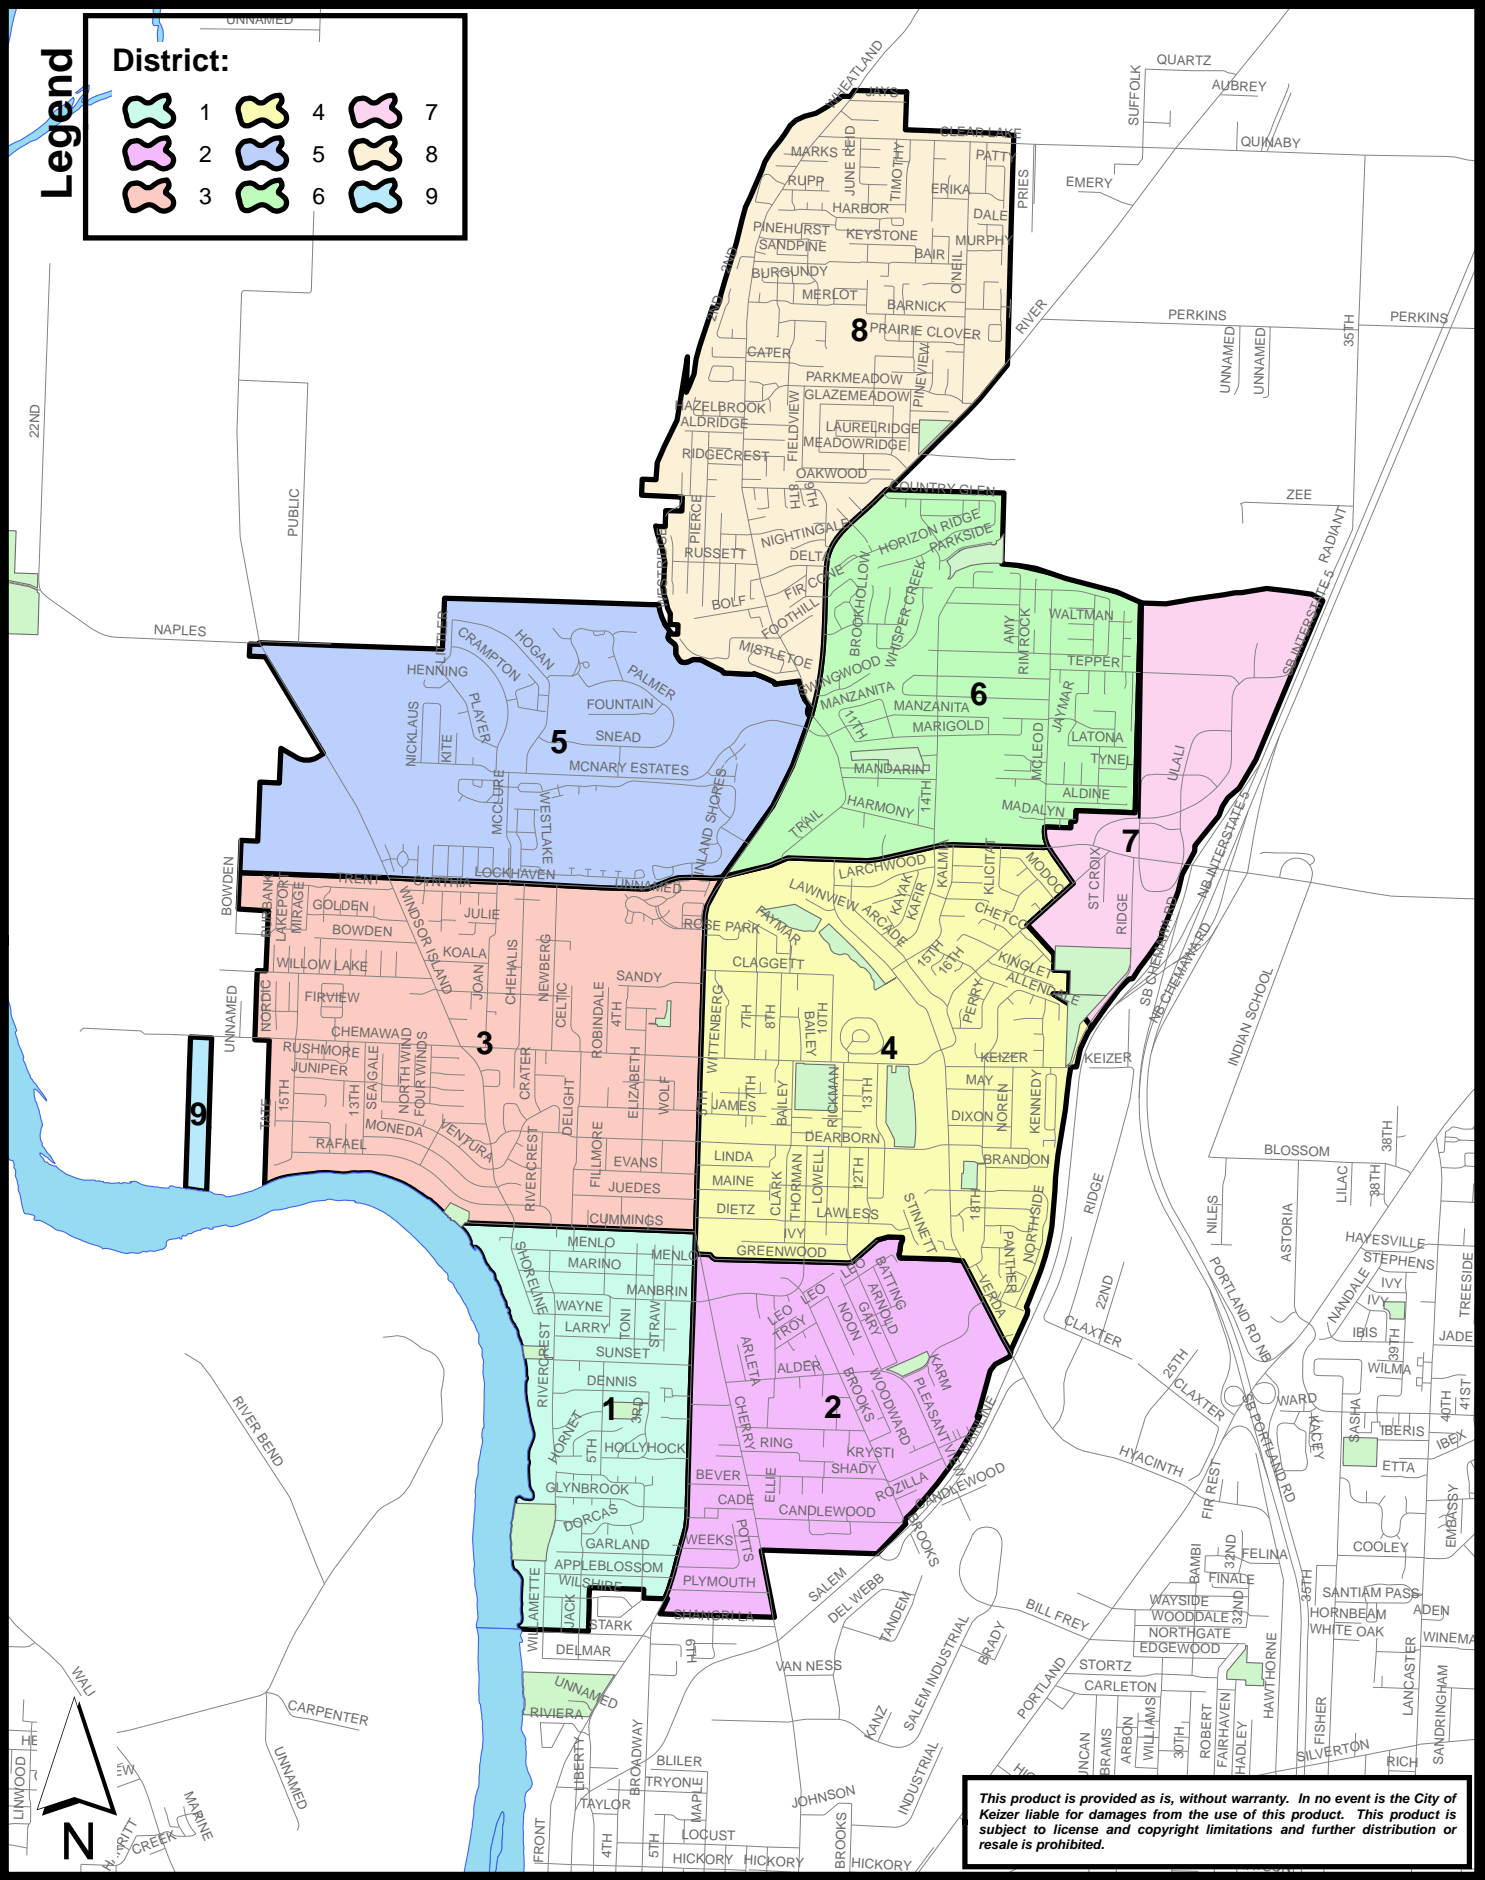

# Keizer Neighborhoods

## Legend

### District:

- |   |   |   |   |   |   |
|---|---|---|---|---|---|
|  | 1 |  | 4 |  | 7 |
|  | 2 |  | 5 |  | 8 |
|  | 3 |  | 6 |  | 9 |

This product is provided as is, without warranty. In no event is the City of Keizer liable for damages from the use of this product. This product is subject to license and copyright limitations and further distribution or resale is prohibited.